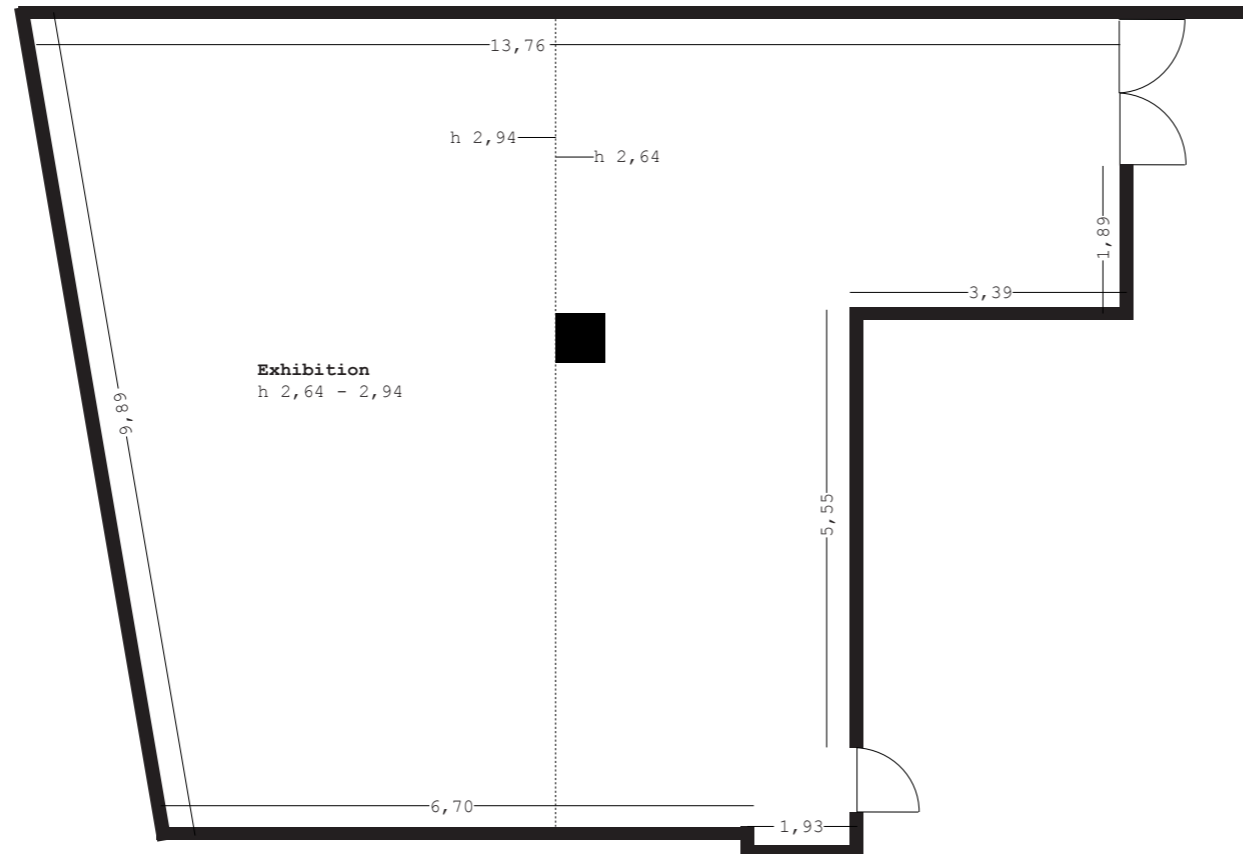

GROUND FLOOR

Vetrina  
h 2,26

OUTSIDE

BASEMENT

foto forum  
Via Weggenstein Str. 3f  
39100 Bozen / Bolzano  
Italy

Room plan for Exhibition Layouts  
running meters of exhibition walls